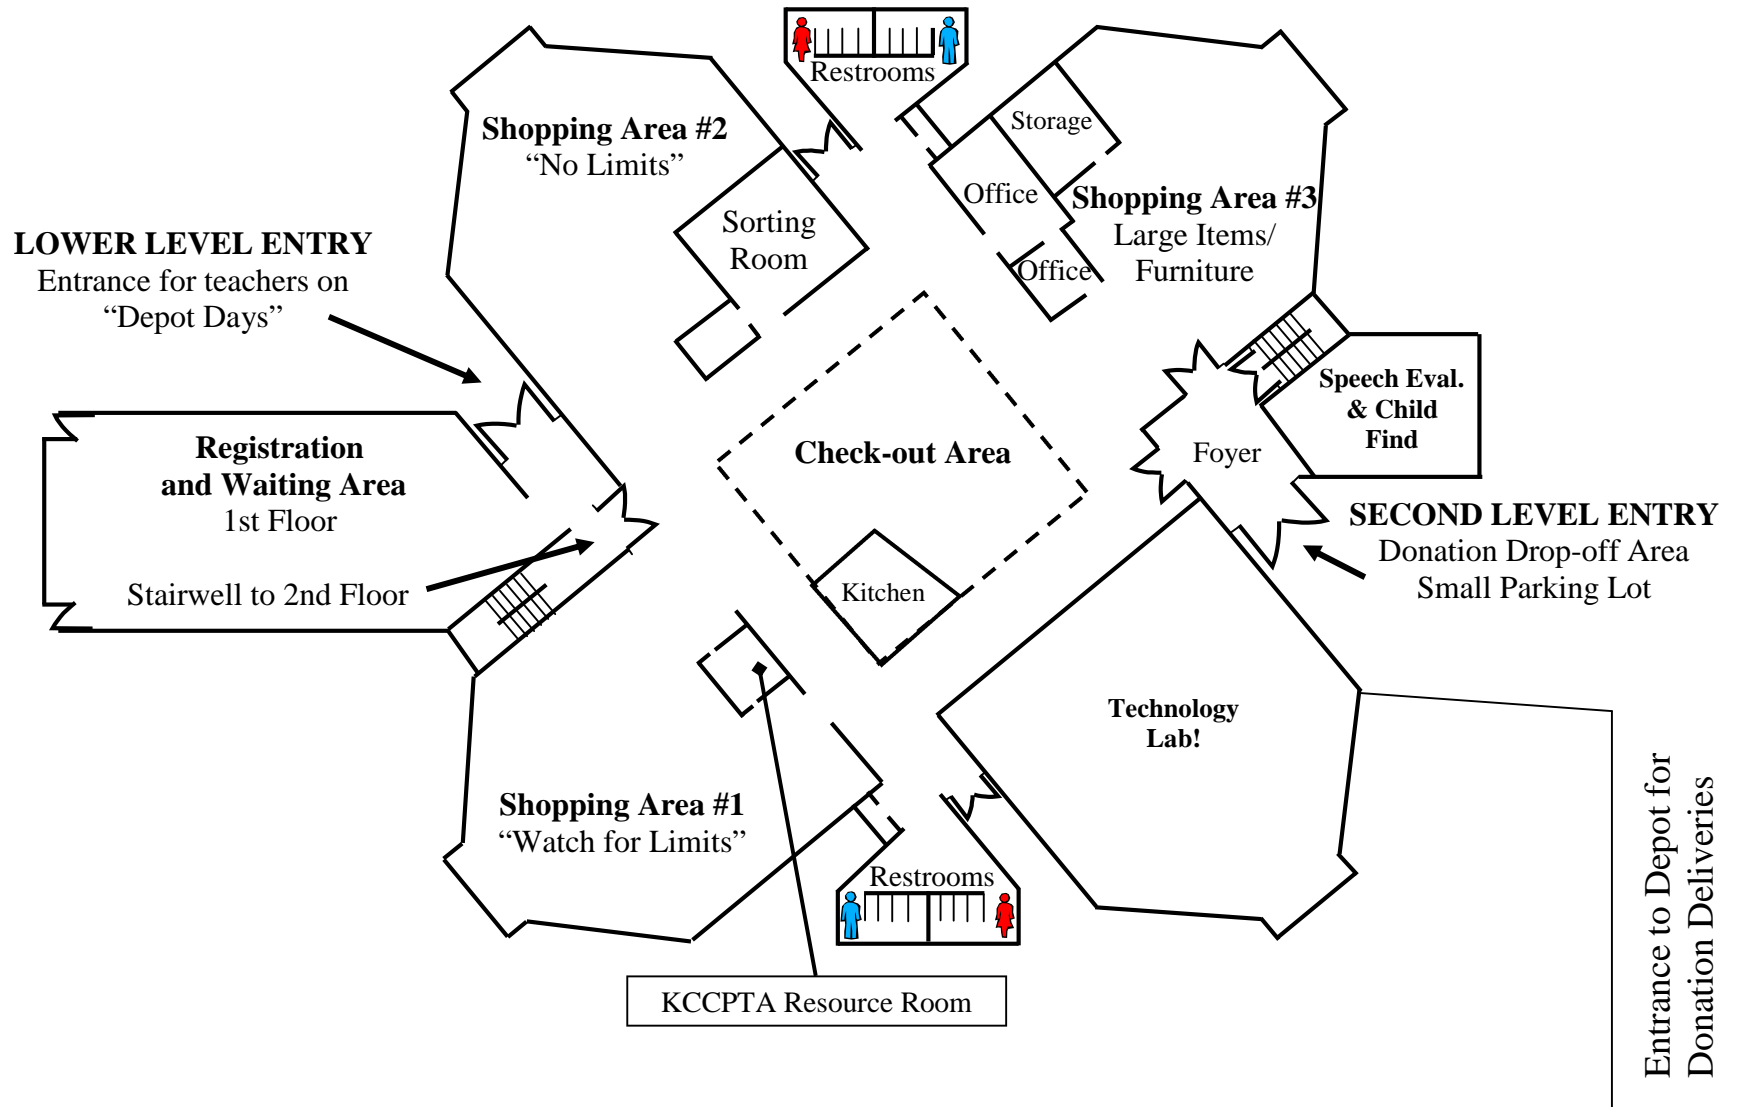

Teacher Supply Depot — [www.teachersupplydepot.org](http://www.teachersupplydepot.org)  
470-0750

709 N. Cedar Bluff Road — Donations accepted Monday-Friday, 9:00 am - 2:00 pm

- Parking for Cedar Bluff Pre-K, Elementary and Middle Schools
- Depot Day Parking for Teachers and Volunteers

North Cedar Bluff Road

North Cedar Bluff Road